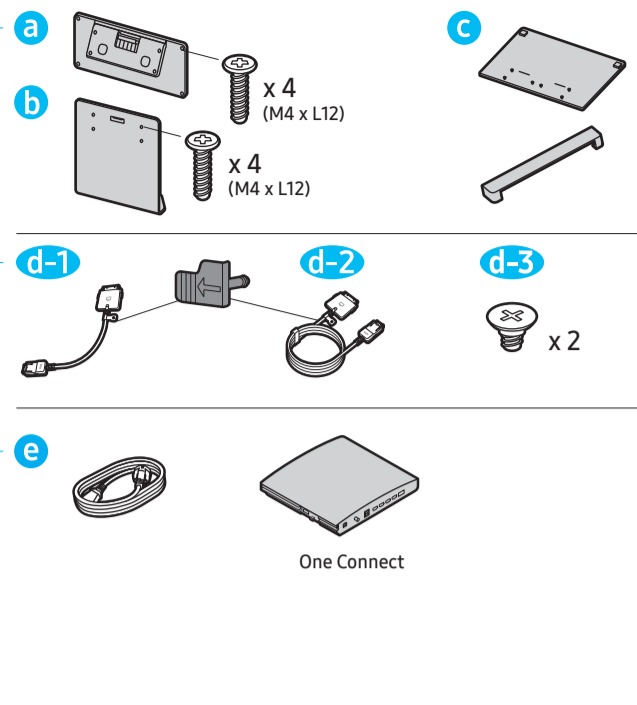

	A	B	C	D	E	F	G	H
55S95C	48.2 inches	27.8 inches	0.4 inches	30.4 inches	10.5 inches	54.6 inches	30.4 lbs	52.7 lbs
55SC95	(1224.6 mm)	(706.3 mm)	(11.0 mm)	(771.4 mm)	(2679 mm)	(138 cm)	(13.8 kg)	(23.9 kg)
55S95D	(1224,6 mm)	(706,3 mm)	(11,0 mm)	(771,4 mm)	(2679 mm)	(138 cm)	(13,8 kr)	(23,9 kr)
55SD95	(122.46 cm)	(70.63 cm)	(1.10 cm)	(77.14 cm)	(26.79 cm)	(138 cm)	(13,8 kr)	(23,9 kr)
65S95C	56.8 inches	32.7 inches	0.4 inches	35.2 inches	10.5 inches	64.5 inches	41.7 lbs	63.9 lbs
65SC95	(1443.5 mm)	(829.4 mm)	(11.0 mm)	(894.4 mm)	(2679 mm)	(163 cm)	(18.9 kg)	(29.0 kg)
65S95D	(1443,5 mm)	(829,4 mm)	(11,0 mm)	(894,4 mm)	(2679 mm)	(163 cm)	(18,9 kr)	(29,0 kr)
65SD95	(144.35 cm)	(82.94 cm)	(1.10 cm)	(89.44 cm)	(26.79 cm)	(163 cm)	(18,9 kr)	(29,0 kr)

	VESA A x B (mm) VESA A x B (mm)	C (mm) C (mm)	D x 4
55S95C 55SC95 55S95D 55SD95	400 x 300	5-6	M8
65S95C 65SC95 65S95D 65SD95			