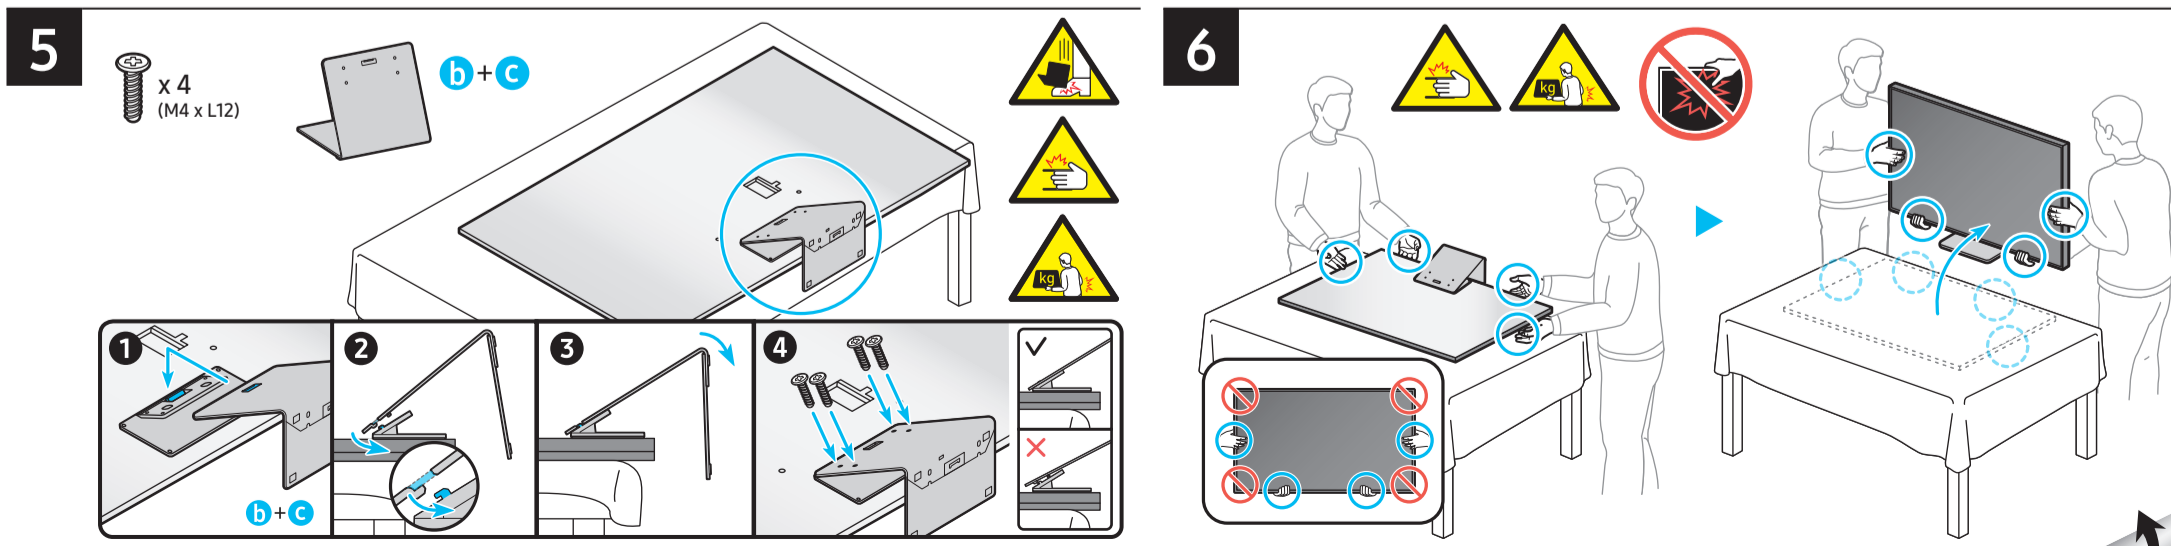

	A	B	C	D	E	F	G	H
55S95C	48.2 inches	27.8 inches	0.4 inches	30.4 inches	10.5 inches	54.6 inches	30.4 lbs	52.7 lbs
55SC95	(1224.6 mm)	(706.3 mm)	(11.0 mm)	(771.4 mm)	(2679 mm)	(138 cm)	(13.8 kg)	(23.9 kg)
55S95D	(1224,6 mm)	(706,3 mm)	(11,0 mm)	(771,4 mm)	(2679 mm)	(138 cm)	(13,8 kr)	(23,9 kr)
55SD95	(122.46 cm)	(70.63 cm)	(1.10 cm)	(77.14 cm)	(26.79 cm)	(138 cm)	(13,8 kr)	(23,9 kr)
65S95C	56.8 inches	32.7 inches	0.4 inches	35.2 inches	10.5 inches	64.5 inches	41.7 lbs	63.9 lbs
65SC95	(1443.5 mm)	(829.4 mm)	(11.0 mm)	(894.4 mm)	(2679 mm)	(163 cm)	(18.9 kg)	(29.0 kg)
65S95D	(1443,5 mm)	(829,4 mm)	(11,0 mm)	(894,4 mm)	(2679 mm)	(163 cm)	(18,9 kr)	(29,0 kr)
65SD95	(144.35 cm)	(82.94 cm)	(1.10 cm)	(89.44 cm)	(26.79 cm)	(163 cm)	(18,9 kr)	(29,0 kr)

	VESA A x B (mm) VESA A x B (mm)	C (mm) C (mm)	D x 4
55S95C 55SC95 55S95D 55SD95	400 x 300	5-6	M8
65S95C 65SC95 65S95D 65SD95			