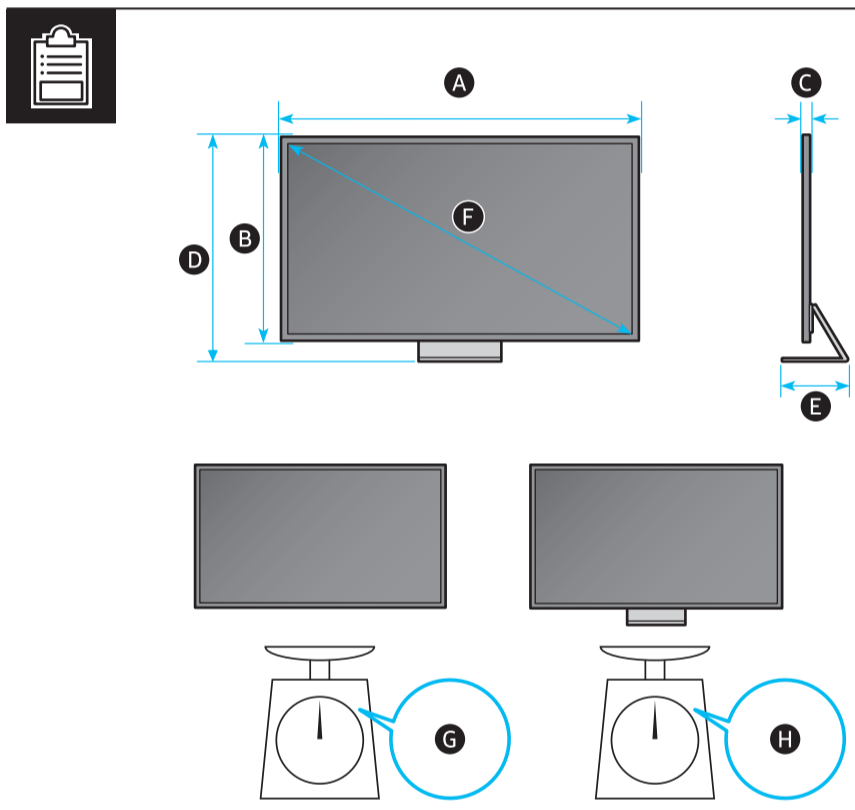

	A	B	C	D	E	F	G	H
55S95C	48.2 inches	27.8 inches	0.4 inches	30.4 inches	10.5 inches	54.6 inches	30.4 lbs	52.7 lbs
55SC95	(1224.6 mm)	(706.3 mm)	(11.0 mm)	(771.4 mm)	(2679 mm)	(138 cm)	(13.8 kg)	(23.9 kg)
55S95D	(1224,6 mm)	(706,3 mm)	(11,0 mm)	(771,4 mm)	(2679 mm)	(138 cm)	(13,8 kr)	(23,9 kr)
55SD95	(122.46 cm)	(70.63 cm)	(1.10 cm)	(77.14 cm)	(26.79 cm)	(138 cm)	(13,8 kr)	(23,9 kr)
65S95C	56.8 inches	32.7 inches	0.4 inches	35.2 inches	10.5 inches	64.5 inches	41.7 lbs	63.9 lbs
65SC95	(1443.5 mm)	(829.4 mm)	(11.0 mm)	(894.4 mm)	(2679 mm)	(163 cm)	(18.9 kg)	(29.0 kg)
65S95D	(1443,5 mm)	(829,4 mm)	(11,0 mm)	(894,4 mm)	(2679 mm)	(163 cm)	(18,9 kr)	(29,0 kr)
65SD95	(144.35 cm)	(82.94 cm)	(1.10 cm)	(89.44 cm)	(26.79 cm)	(163 cm)	(18,9 kr)	(29,0 kr)

	VESA A x B (mm) VESA A x B (mm)	C (mm) C (mm)	D x 4
55S95C 55SC95 55S95D 55SD95	400 x 300	5-6	M8
65S95C 65SC95 65S95D 65SD95			